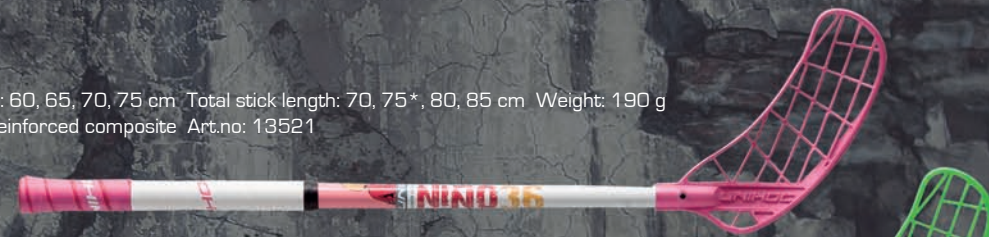

NINO

FOR THE STARS OF
THE FUTURE

UNIHOOC

NINO 36 PINK Blade: NIÑO soft Length: 60, 65, 70, 75 cm Total stick length: 70, 75*, 80, 85 cm Weight: 190 g
Flex: 36 mm Grip: X-ercise Shaft material: Carbon reinforced composite Art.no: 13521

NINO 36 GRASS GREEN Blade: NIÑO soft Length: 60, 65, 70, 75 cm Total stick length: 70, 75*, 80, 85 cm
Weight: 190 g Flex: 36 mm Grip: X-ercise Shaft material: Carbon reinforced composite Art.no: 13501