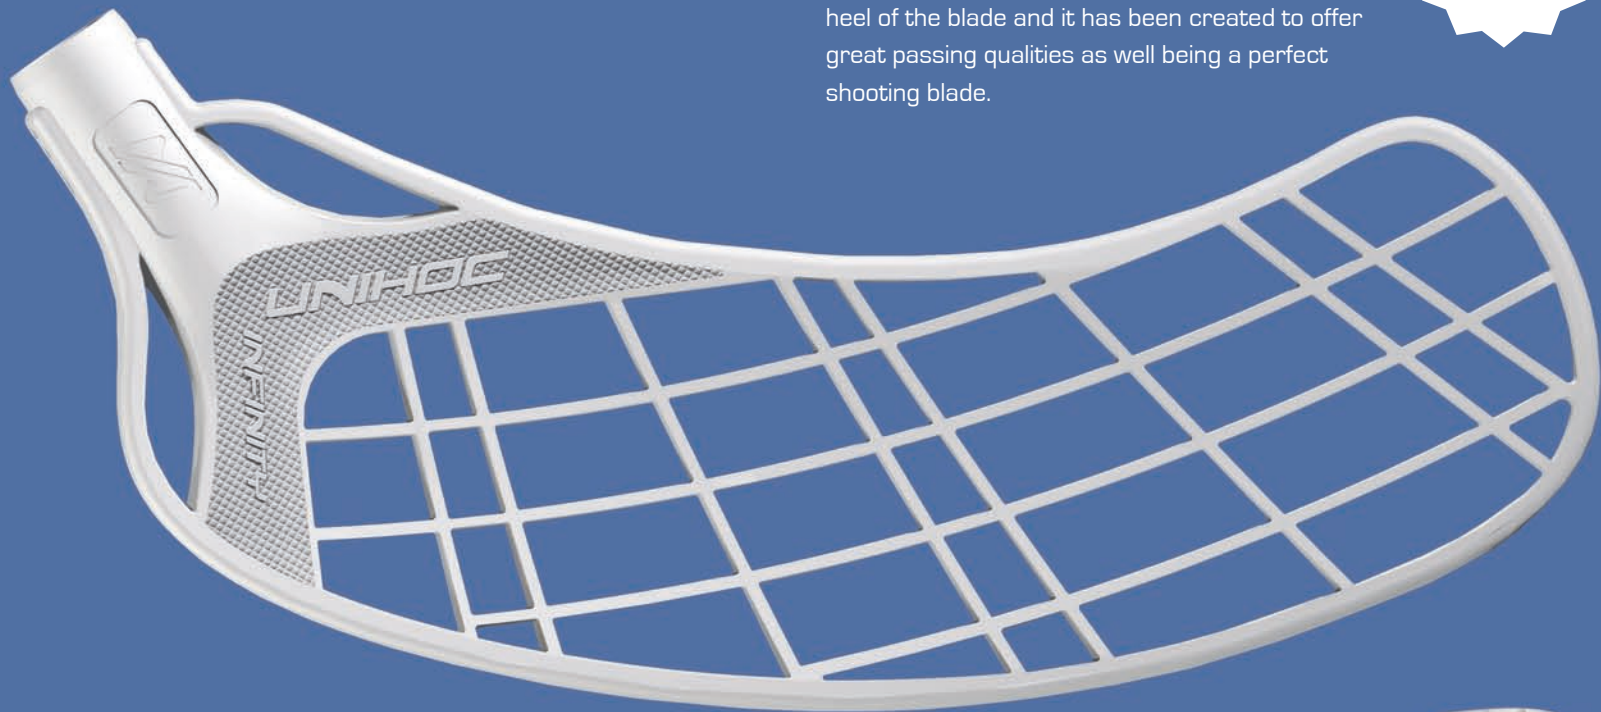

INFINITY

Our brand new INFINITY blade has been designed with a completely new look and with optimized playing qualities. It sets itself apart from our other blades by utilizing a different construction at the heel of the blade and it has been created to offer great passing qualities as well being a perfect shooting blade.

NEW