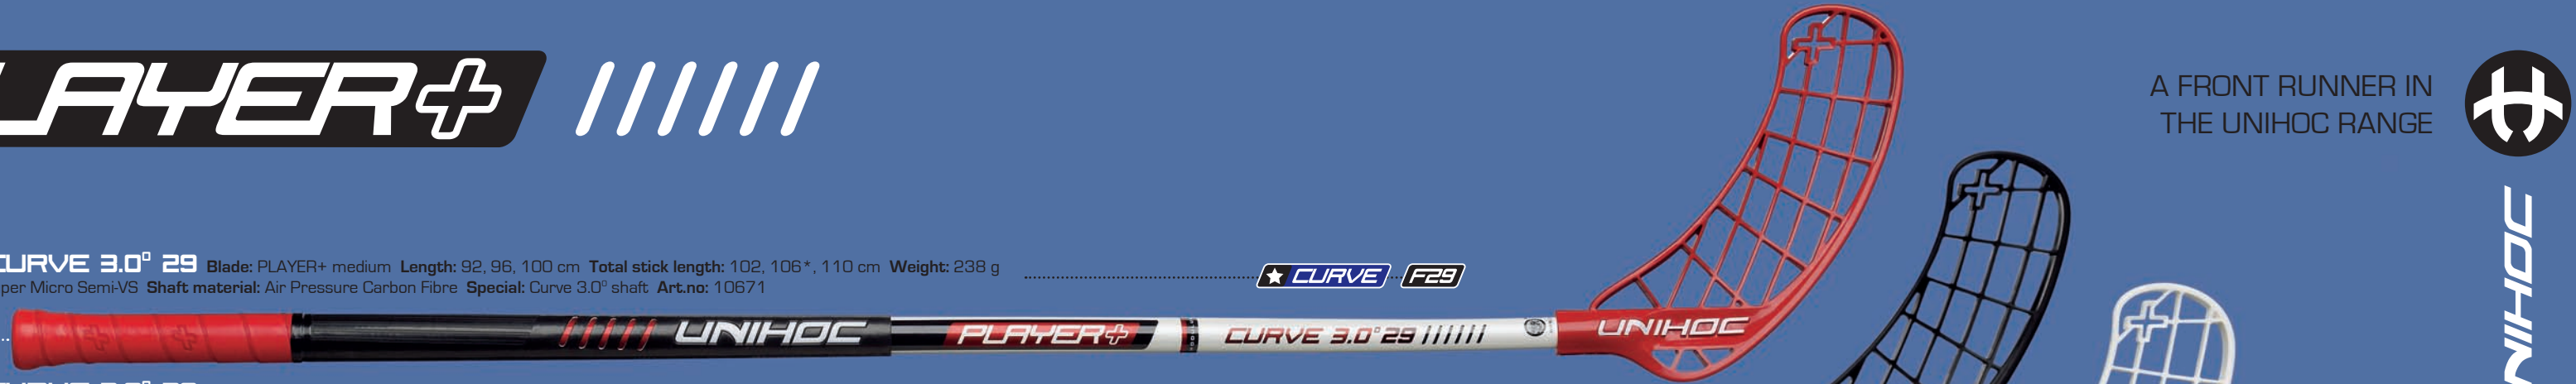

PLAYER+ |||||

A FRONT RUNNER IN
THE UNIHOC RANGE

UNIHOC

PLAYER+ CURVE 3.0° 29 Blade: PLAYER+ medium Length: 92, 96, 100 cm Total stick length: 102, 106*, 110 cm Weight: 238 g
Flex: 29 mm Grip: Super Micro Semi-VS Shaft material: Air Pressure Carbon Fibre Special: Curve 3.0° shaft Art.no: 10671

★ CURVE F29

PLAYER+ CURVE 3.0° 26 Blade: PLAYER+ medium Length: 96, 100 cm Total stick length: 106*, 110 cm Weight: 238 g
Flex: 26 mm Grip: Super Micro Semi-VS Shaft material: Air Pressure Carbon Fibre Special: Curve 3.0° shaft Art.no: 10667

★ CURVE F26