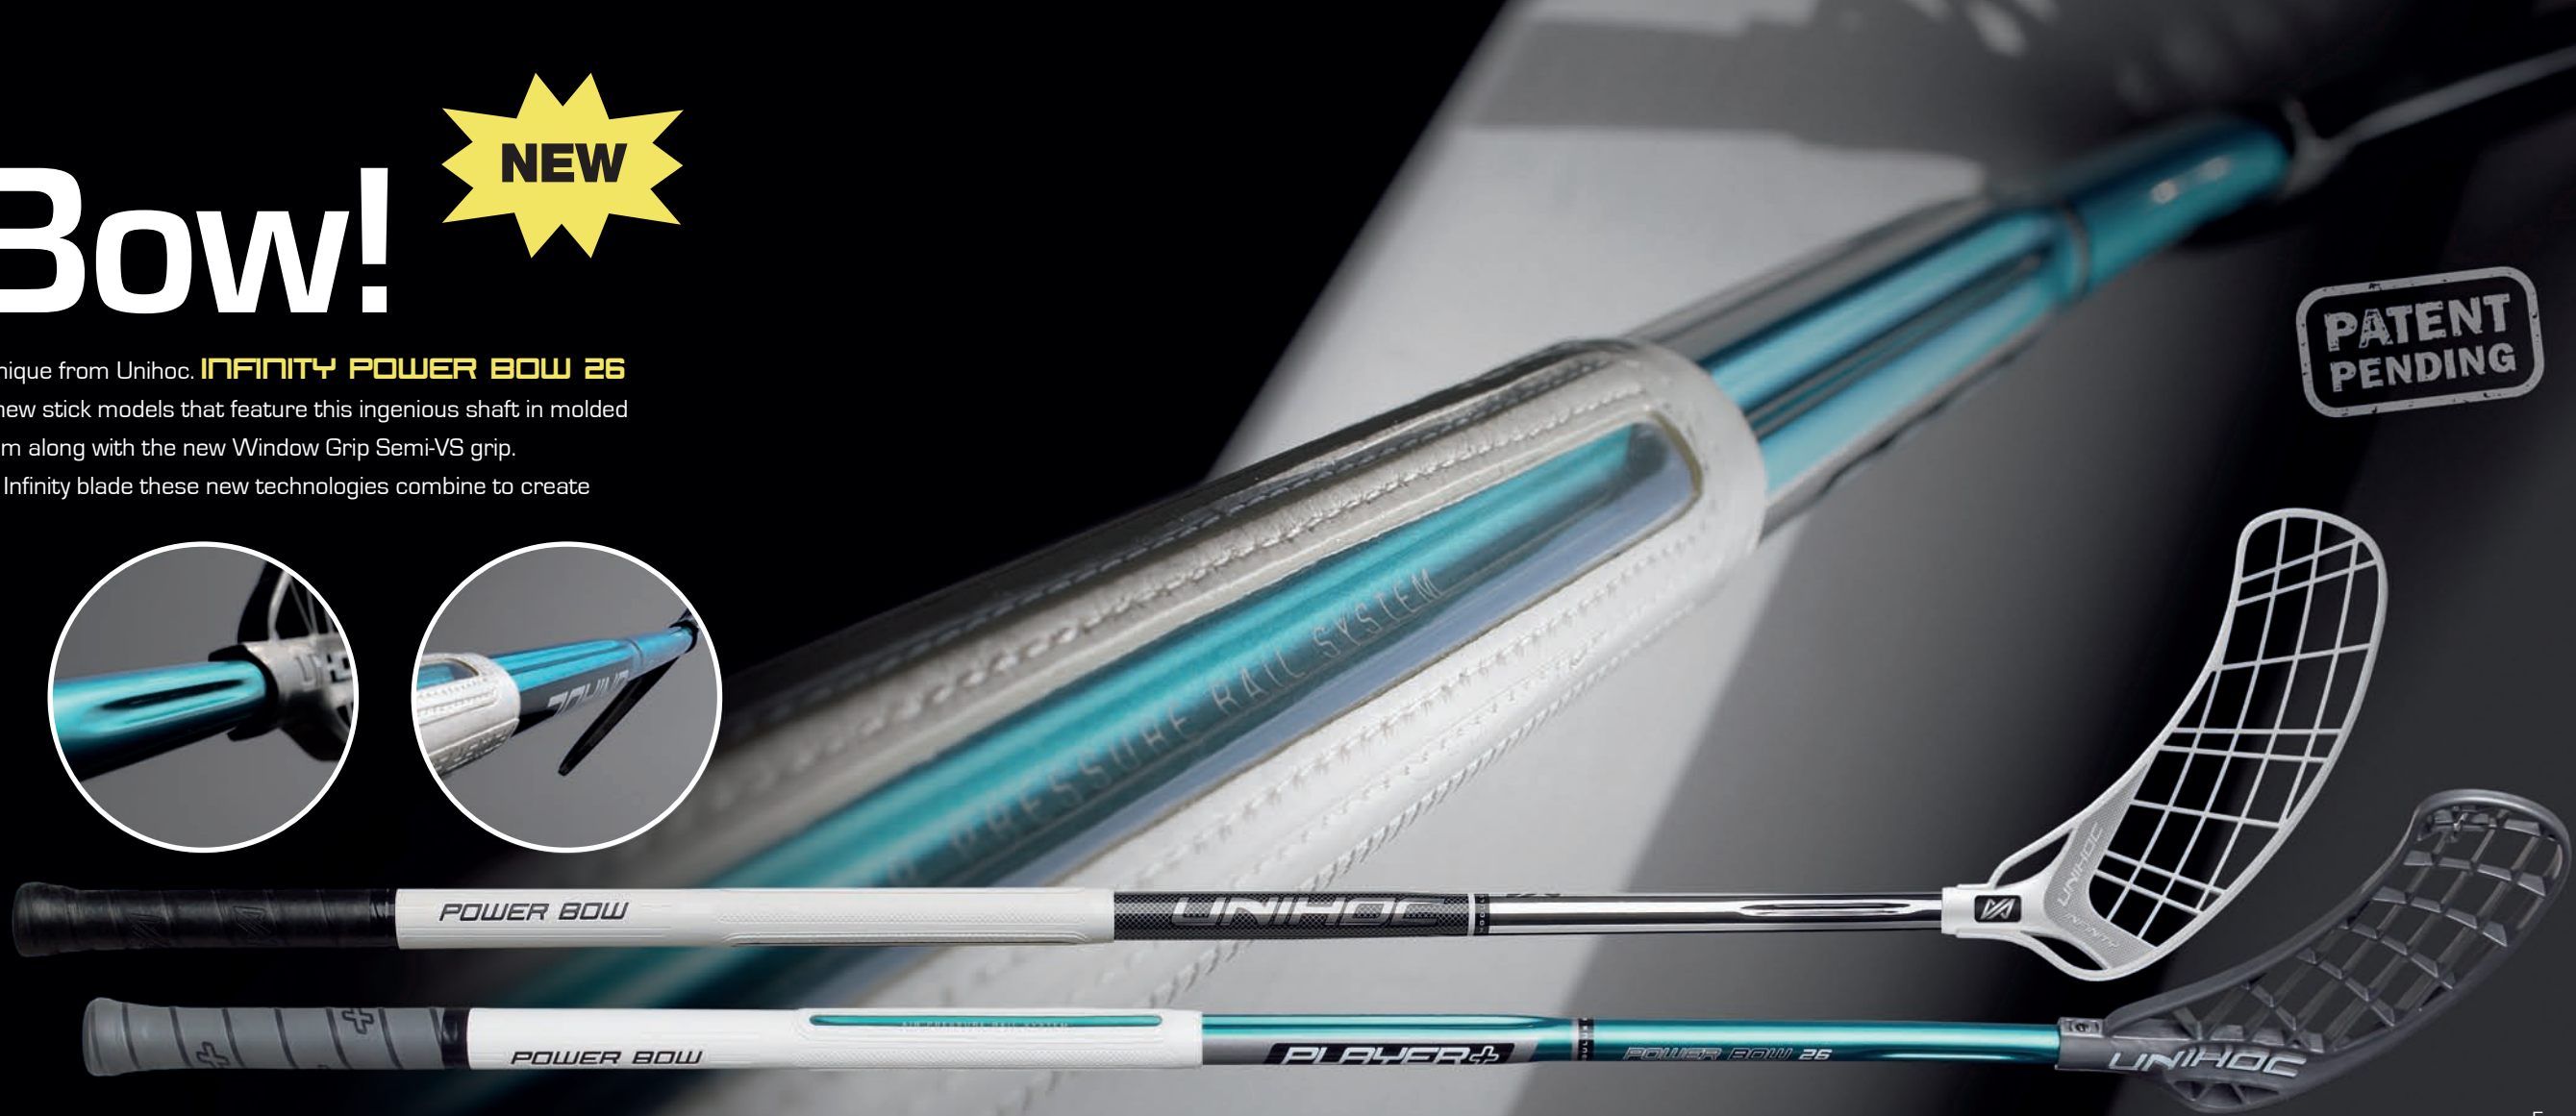

Introducing

Power Bow!

Once again it is time to present a new revolutionary shaft technique from Unihoc. **INFINITY POWER BOW 26** and **PLAYER+ POWER BOW 26** are two brand new stick models that feature this ingenious shaft in molded carbon fibre, which also introduces the Air Pressure Rail System along with the new Window Grip Semi-VS grip. Together with the powerful Player+ blade and the new exciting Infinity blade these new technologies combine to create sticks that are equally great to look at and to play with.

The **AIR PRESSURE RAIL SYSTEM** are two parallel grooves that are placed exactly in the area which is subject to the most pressure when firing a shot. They create a reinforced construction and channel the force in the shot direction.

The shaft has a **BOW** shape with a reduced angle for easier handling.

Another **POWER RAIL** has been placed along the front tip of the shaft to give added strength to the Bow construction.

Our new **WINDOW GRIP** in Semi-VS design offers a good grip at the same as it visualizes the shape of the shaft.

Keep your eyes open for further Power Bow releases during the summer of 2011!

PATENT PENDING