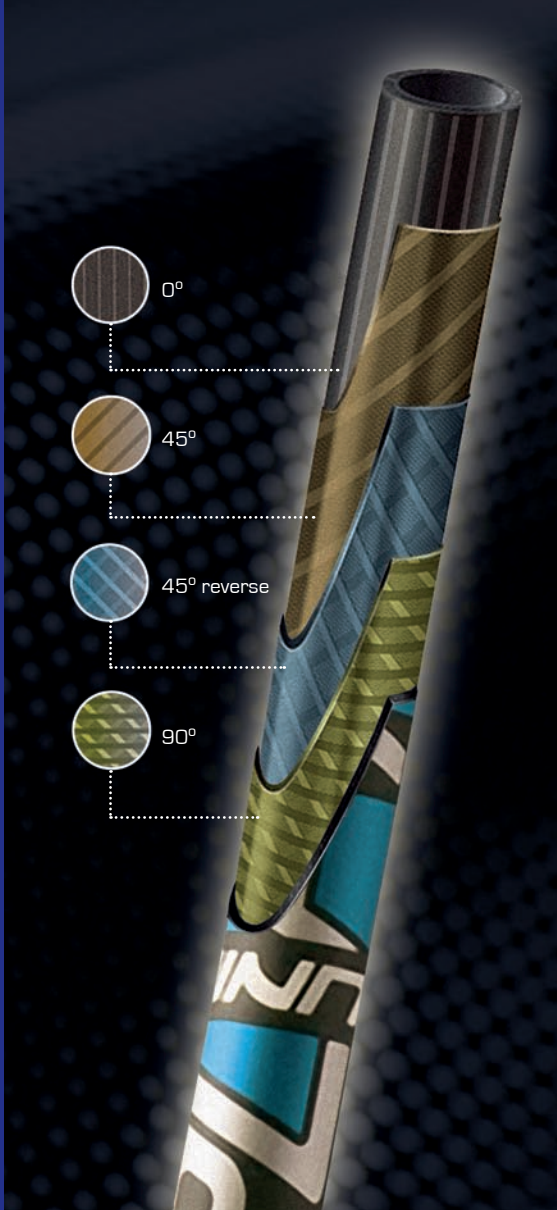

The production process of a shaft is very time consuming and consists of over 100 different steps before the final product is finished. The small pieces of woven carbon fibre pre-preg, which is the raw material that you start with, is placed along the shaft at different angles to give strength at the exactly correct positions and pressure points. Each shaft model is unique and the pattern for placing the carbon fibre is very different from stick to stick. For instance, a curved shaft has certain requirements and a straight shaft has completely different needs.

After having created the correct pattern of pre-preg pieces, the shaft is heated to 150 degrees Celsius inside a customized oven for approximately 40 minutes. Then the manual process of refining the shaft begins, and the customization includes a very large number of steps before the final product is complete with paint, decal, grip band and packaging. **In our opinion, it's a piece of art.**