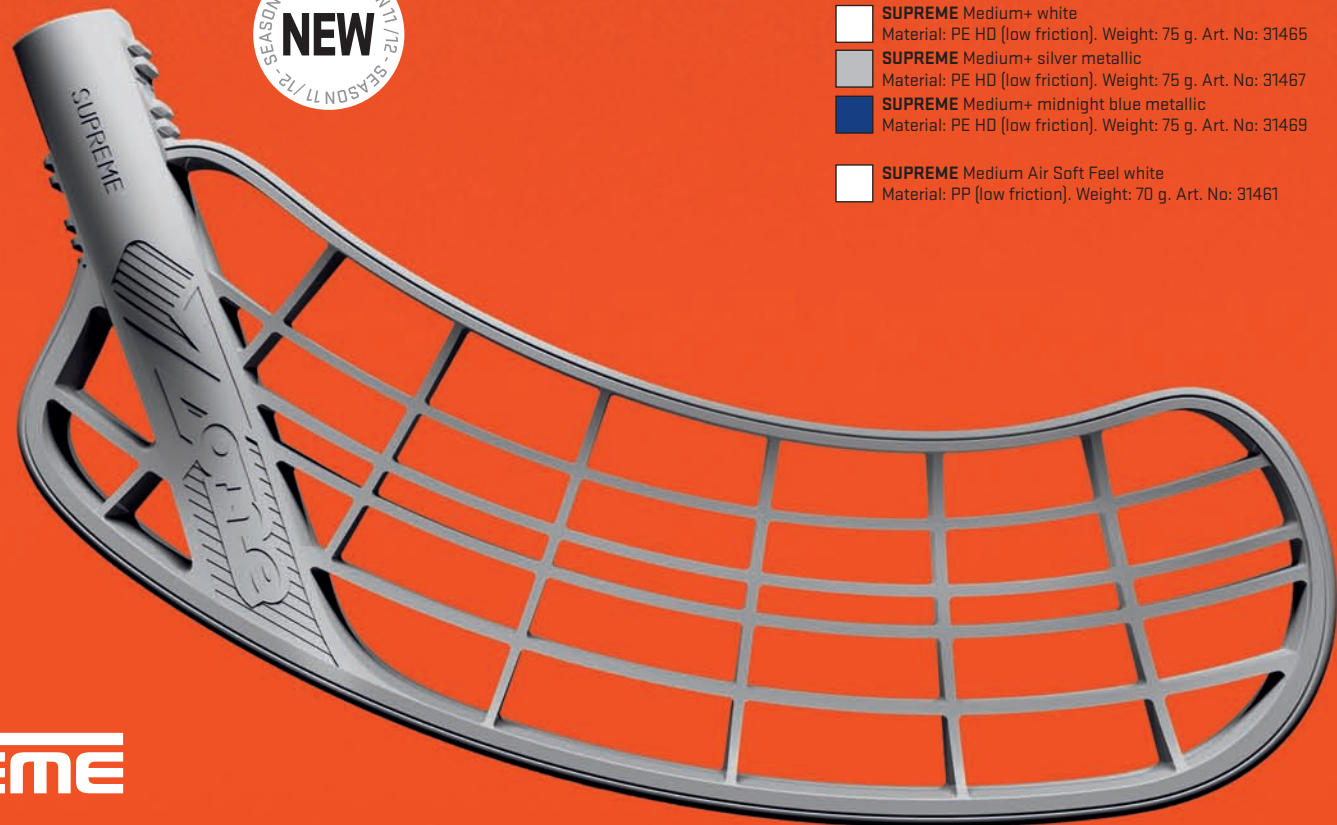

Blades

- **SUPREME** Medium+ black
  Material: PE HD (low friction). Weight: 75 g. Art. No: 31463
- **SUPREME** Medium+ white
  Material: PE HD (low friction). Weight: 75 g. Art. No: 31465
- **SUPREME** Medium+ silver metallic
  Material: PE HD (low friction). Weight: 75 g. Art. No: 31467
- **SUPREME** Medium+ midnight blue metallic
  Material: PE HD (low friction). Weight: 75 g. Art. No: 31469

- **SUPREME** Medium Air Soft Feel white
  Material: PP (low friction). Weight: 70 g. Art. No: 31461

SUPREME

SUPREME is designed to be a model that suits all player types. By setting these demands, we also needed to increase our efforts and make something special. When we created SUPREME we took the best parts from the best blades and put them together. The result is true functionality. After months of testing, trying and redesigning, the SUPREME blade was born. This is a blade that is a good complement to the MASTERPIECE blade. A bit stiffer, a bit more concave but with the same playing skills. SUPREME is here to stay!

- **MASTERPIECE** Medium+ neon orange
  Material: PE HD (low friction). Weight: 77 g. Art. No: 31448
- **MASTERPIECE** Medium+ white
  Material: PE HD (low friction). Weight: 77 g. Art. No: 31442
- **MASTERPIECE** Medium+ black
  Material: PE HD (low friction). Weight: 77 g. Art. No: 31440
- **MASTERPIECE** Medium+ yellow
  Material: PE HD (low friction). Weight: 77 g. Art. No: 31444
- **MASTERPIECE** Medium+ pearl white
  Material: PE HD (low friction). Weight: 77 g. Art. No: 31446
- **MASTERPIECE** Medium grass green
  Material: PE HD (low friction). Weight: 77 g. Art. No: 31454

- **MASTERPIECE** Medium Air Soft Feel black
  Material: PP (low friction). Weight: 71 g. Art. No: 31436
- **MASTERPIECE** Medium Air Soft Feel silver
  Material: PP (low friction). Weight: 71 g. Art. No: 31438
- **MASTERPIECE** Medium Air Soft Feel blood red
  Material: PP (low friction). Weight: 71 g. Art. No: 31434
- **MASTERPIECE** Medium Air Soft Feel neon yellow
  Material: PP (low friction). Weight: 71 g. Art. No: 31432