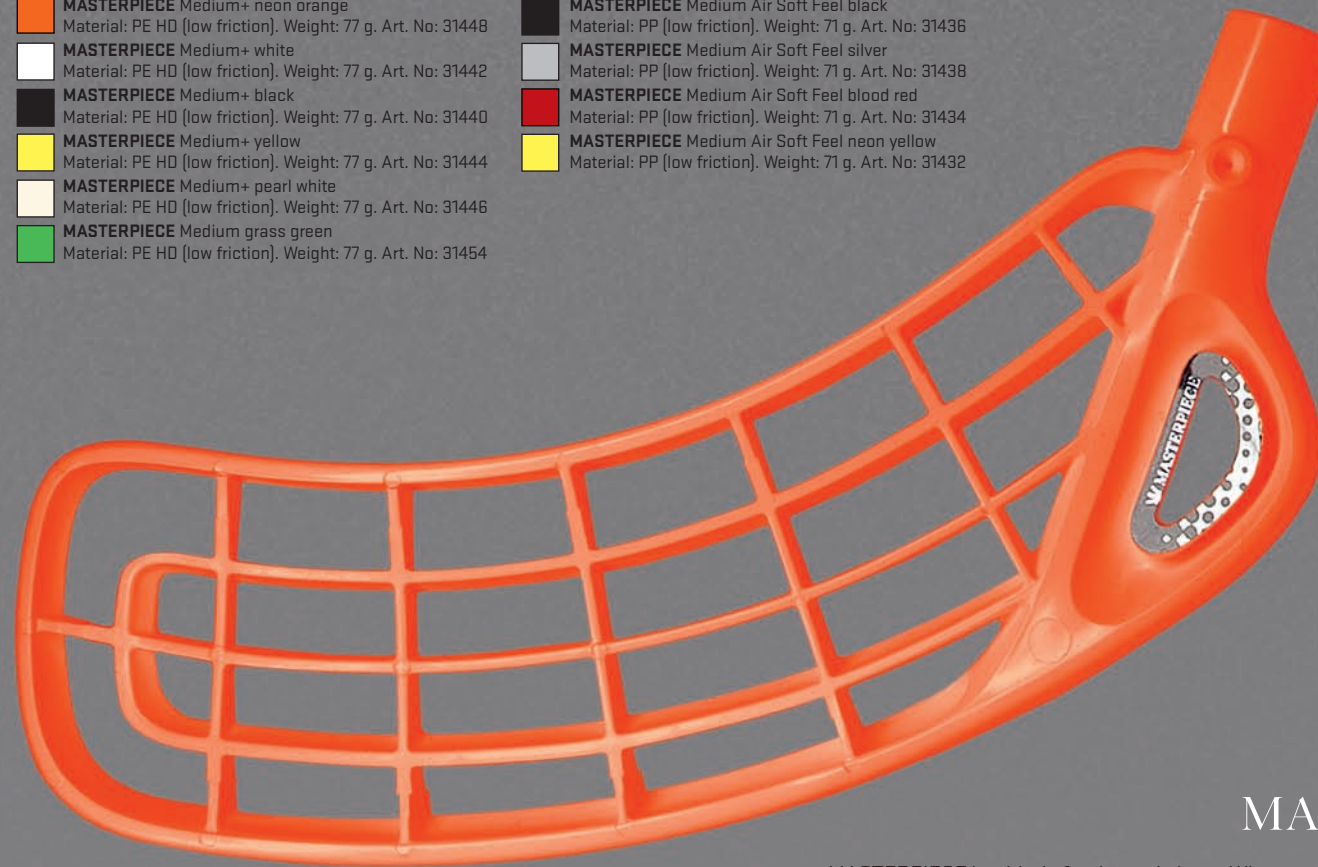

MASTERPIECE

MASTERPIECE is a blade for the real player. When we made the MASTERPIECE blade we wanted to create a blade that looked innovative and revolutionary compared to other blades, and that is something we managed to do. We also wanted to create a light and well-balanced blade that emphasizes good passing and ball handling, which is something we also did. After one year on the market, we can now see that MASTERPIECE has gained ground. The best of all? It has just started...