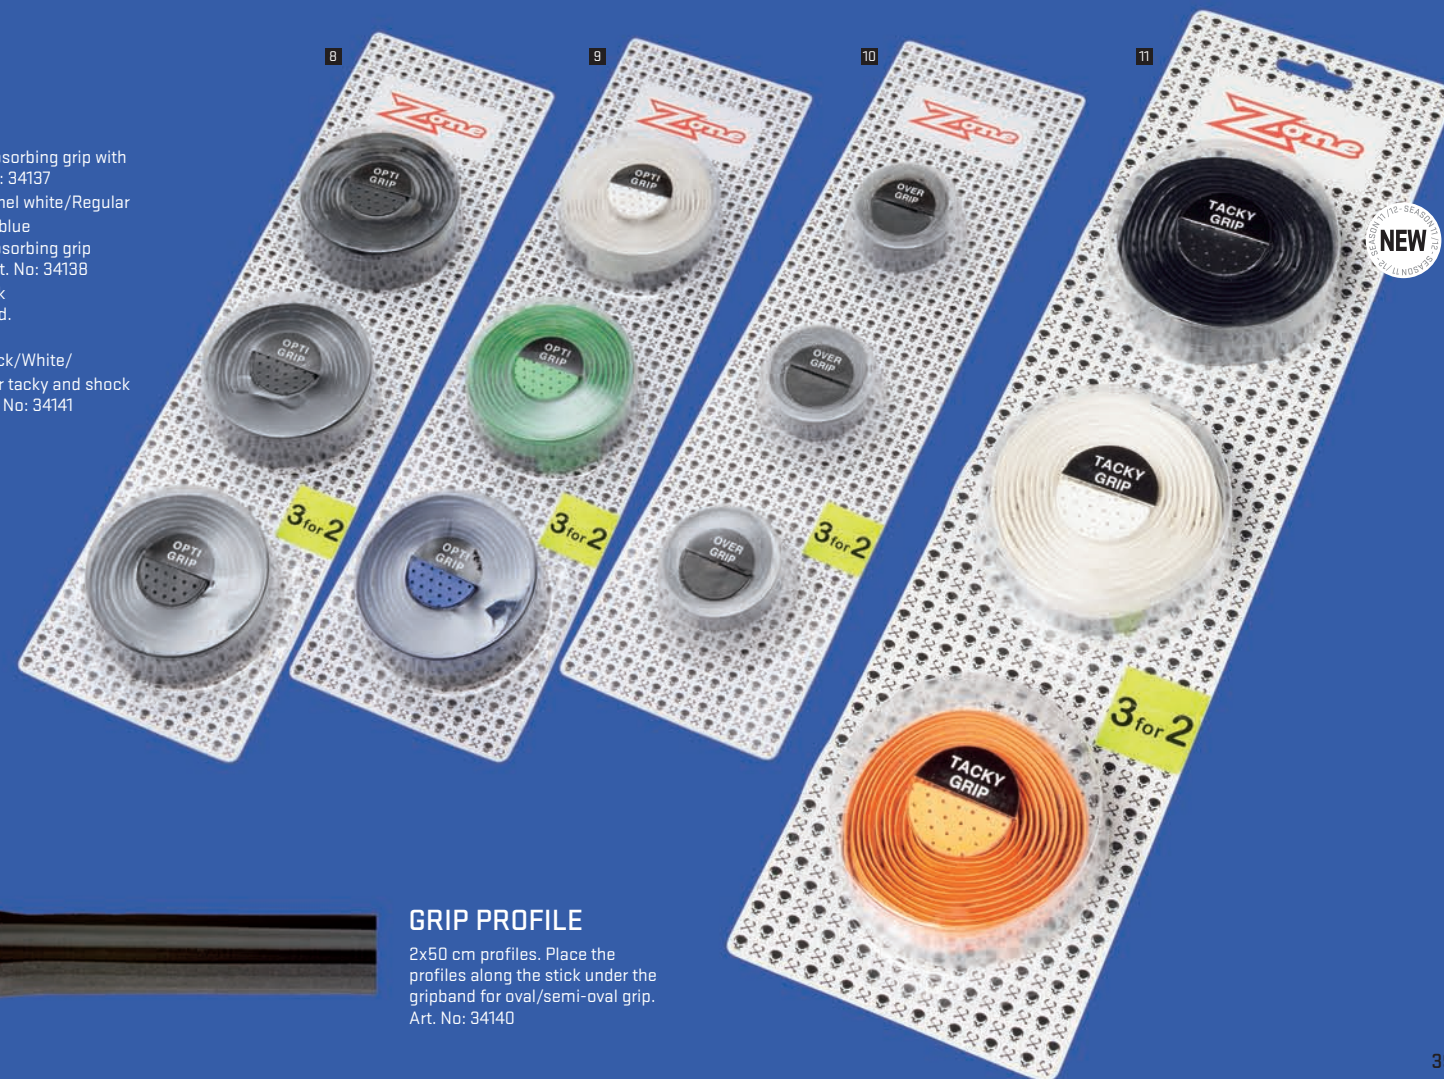

## OVER GRIP

Thin, tacky gripband.

-  White Art. No: 34104
-  Black Art. No: 34102
-  **6** Super sticky White Art. No: 34105

## MINI GRIP

Easily replaceable top part of the Semi-VS grip.

-  White Art. No: 34107
-  **7** Black Art. No: 34106

## 3-PACK

- 8** **OPTI GRIP** Black Tacky and shock absorbing grip with perforation. Art. No: 34137
- 9** **OPTI GRIP** Channel white/Regular grass green/Foam blue Tacky and shock absorbing grip with perforation. Art. No: 34138
- 10** **OVER GRIP** Black Thin, tacky gripband. Art. No: 34136
- 11** **TACKY GRIP** Black/White/Neon orange. Super tacky and shock absorbing grip. Art. No: 34141