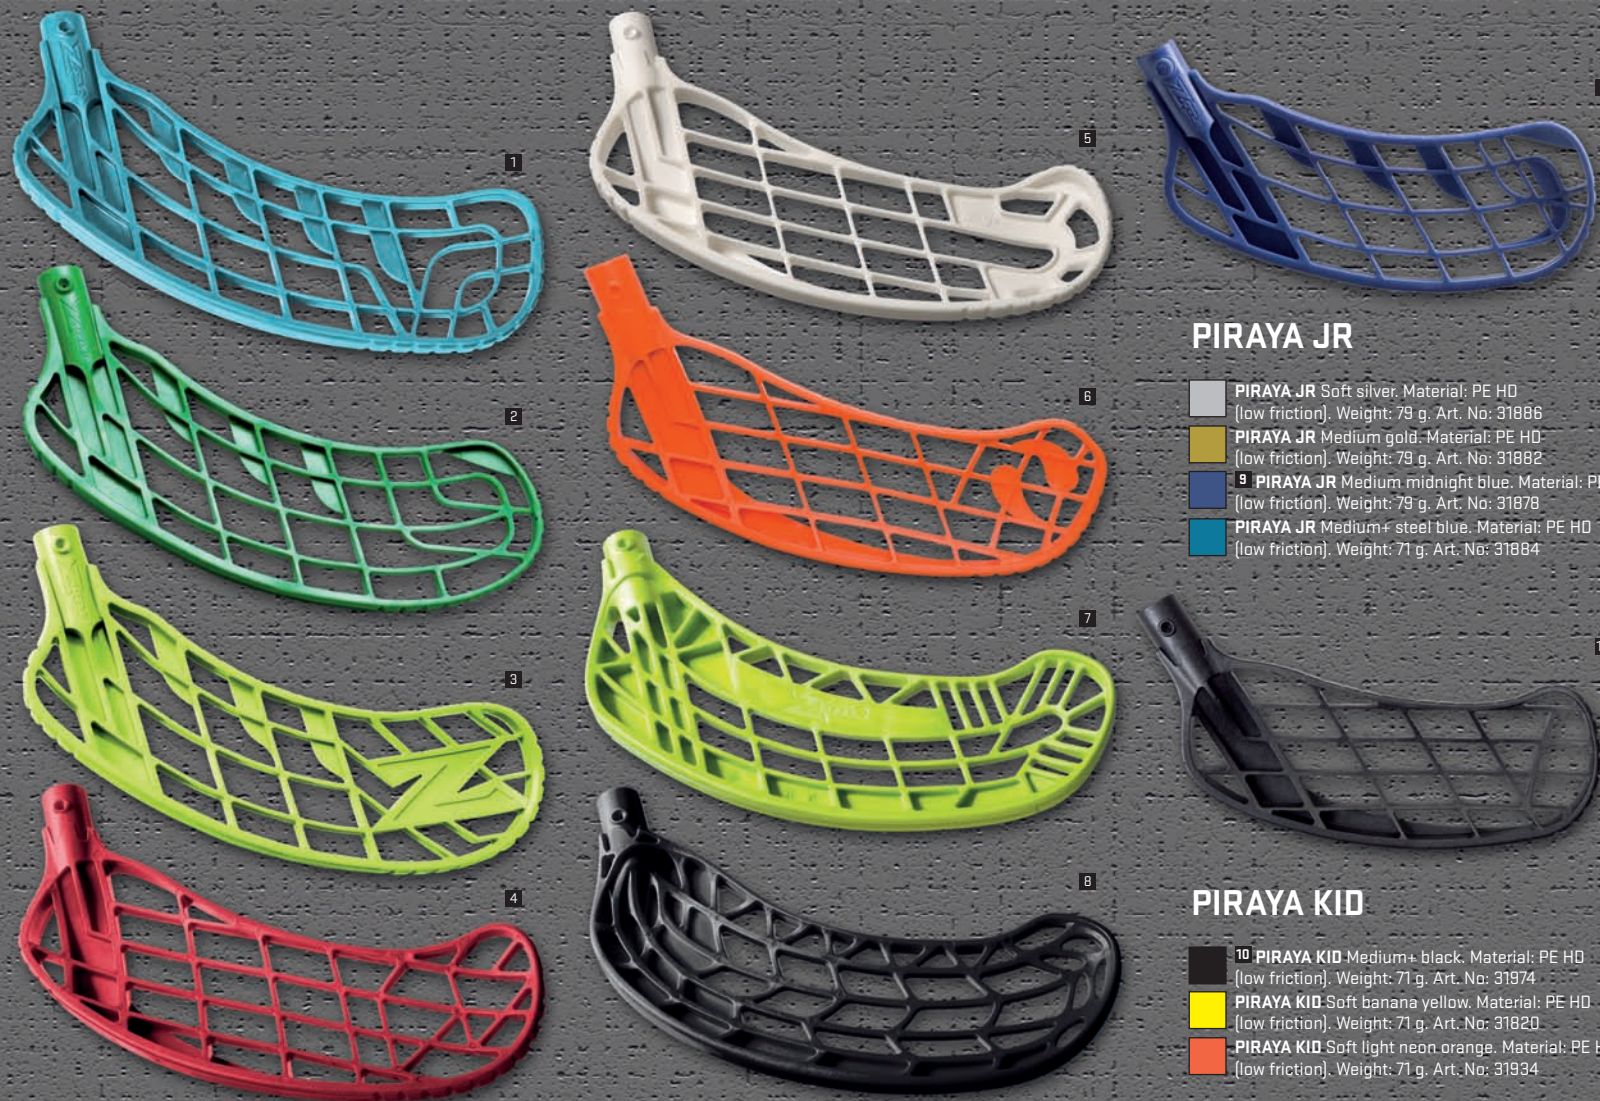

369

- **5 369** Supertough white
  Material: PA (zytel). Weight: 97 g. Art. No: 31968
- **369** Soft fluffy pink
  Material: PE HD (low friction). Weight: 81 g. Art. No: 31410
- **369** Medium mint green
  Material: PE HD (low friction). Weight: 81 g. Art. No: 31964
- **369** Medium neon red
  Material: PE HD (low friction). Weight: 81 g. Art. No: 31412
- **369** Medium+ black metallic
  Material: PE HD (low friction). Weight: 81 g. Art. No: 31954

360

- **6 360** Medium+ neon red
  Material: PE HD (low friction). Weight: 79 g. Art. No: 31940
- **360** Medium+ black metallic
  Material: PE HD (low friction). Weight: 79 g. Art. No: 31984
- **360** Medium sky blue
  Material: PE HD (low friction). Weight: 79 g. Art. No: 31938
- **360** Medium lime yellow
  Material: PE HD (low friction). Weight: 79 g. Art. No: 31978
- **360** Medium coral blue
  Material: PE HD (low friction). Weight: 79 g. Art. No: 31936
- **360** Supertough white
  Material: PA (zytel). Weight: 94 g. Art. No: 31986

OX

- **7 OX** Medium+ lime yellow
  Material: PE HD (low friction). Weight: 89 g. Art. No: 31400
- **OX** Supertough white
  Material: PA (zytel). Weight: 99 g. Art. No: 31945

ZIP

- **8 ZIP** Medium+ black
  Material: PE HD (low friction). Weight: 86 g. Art. No: 31925
- **ZIP** Supertough white
  Material: PA (zytel). Weight: 99 g. Art. No: 31921

PIRAYA JR

- **PIRAYA JR** Soft silver. Material: PE HD (low friction). Weight: 79 g. Art. No: 31886
- **PIRAYA JR** Medium gold. Material: PE HD (low friction). Weight: 79 g. Art. No: 31882
- **9 PIRAYA JR** Medium midnight blue. Material: PE HD (low friction). Weight: 79 g. Art. No: 31878
- **PIRAYA JR** Medium+ steel blue. Material: PE HD (low friction). Weight: 71 g. Art. No: 31884

PIRAYA KID

- **10 PIRAYA KID** Medium+ black. Material: PE HD (low friction). Weight: 71 g. Art. No: 31974
- **PIRAYA KID** Soft banana yellow. Material: PE HD (low friction). Weight: 71 g. Art. No: 31820
- **PIRAYA KID** Soft light neon orange. Material: PE HD (low friction). Weight: 71 g. Art. No: 31934